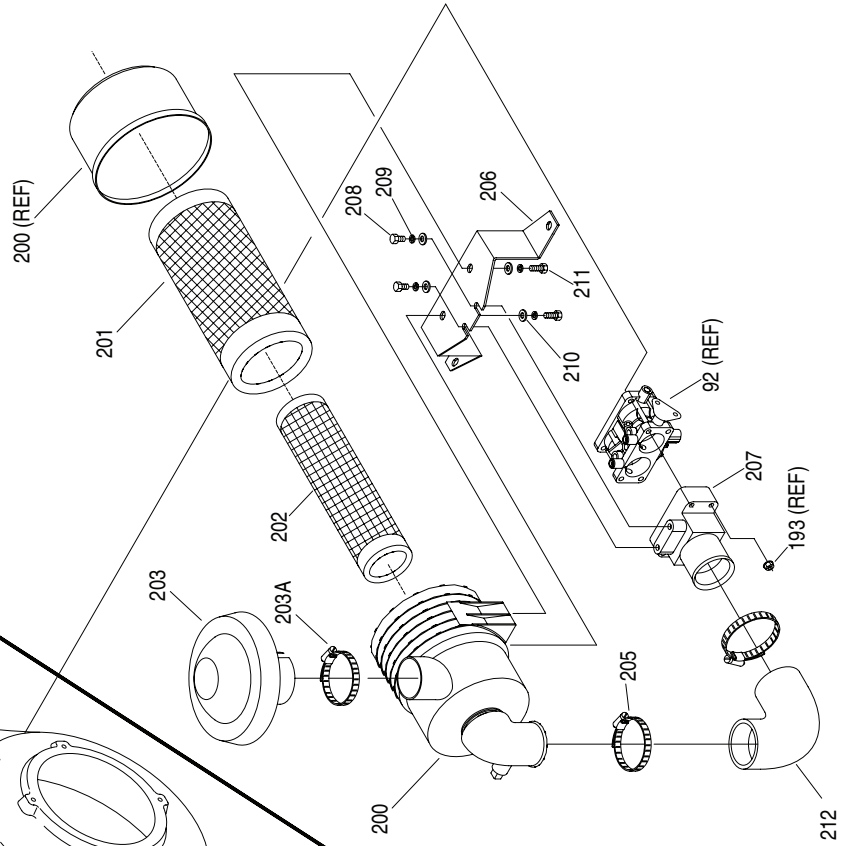

AIR CLEANER
ASSEMBLY